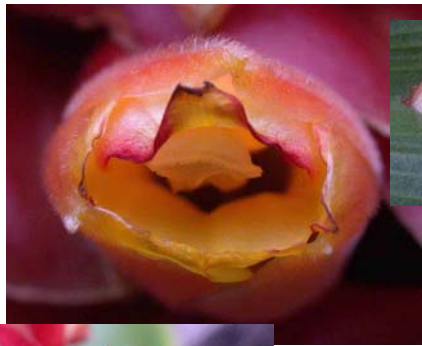

Costus lima K. Schum.

Native to Central America,
Colombia, & Ecuador.

16842

16845
16844

16846

16843

13010

**Lyon L-87.0179, RBG
Edinburgh 751797.**

16850
16851

16847

16848

16849

MORE 

Costus lima K. Schum., (extra photos)

Native to "Central America, from Nicaragua to Panama, and a few collections from Colombia and Ecuador. In low thickets, open forests, swamps, or along streams, from sea-level to 1000 m." Maas (1972) Fl. Neotr. 8: 80. Also from Honduras. Maas (1977) Fl. Neotr. 18: 189.